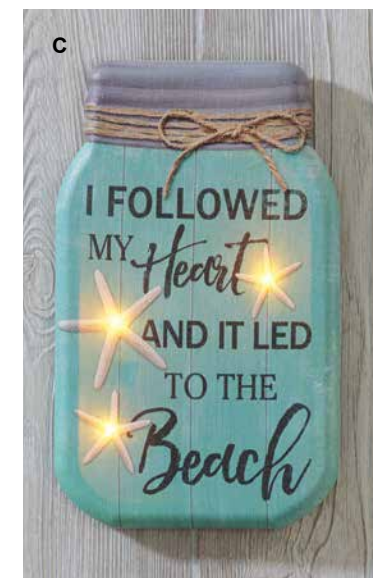

H Whitewash Bamboo Lantern
Natural bamboo and wood in whitewash finish bent in lantern shape. Use with an LED candle or Sparkle Glass Cylinder only.
17"H x 12"Dia.
CH450 • $50

love it?

Get it FREE or Half-Price! share and save.