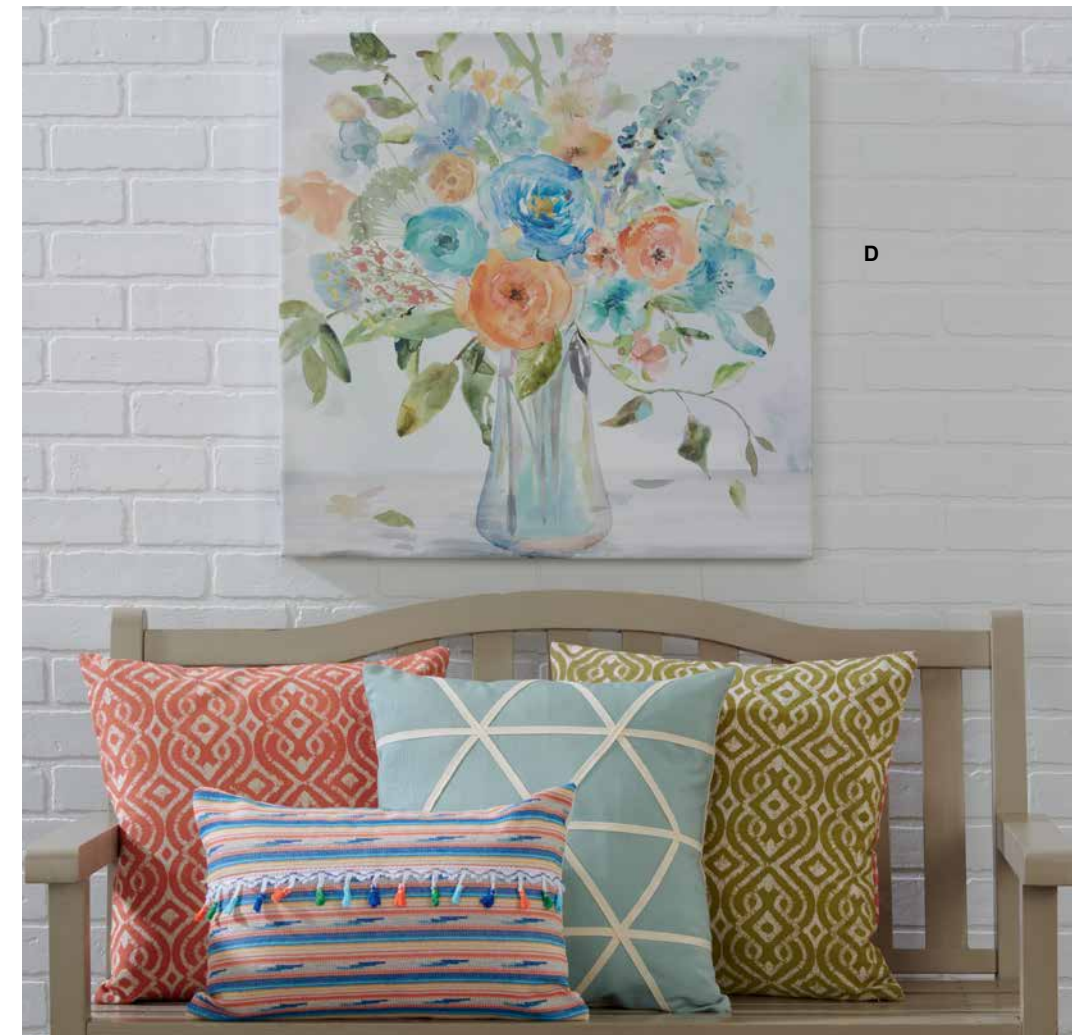

Bundle Deals!

Easily get the look with these special offers.

D