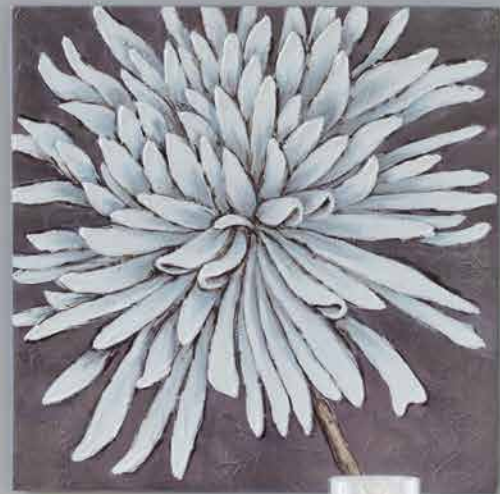

A

B, C

D, E

F

G

H

I

J

A White Mum Print
Hand-accented canvas over a wood frame. 20"L x 20"H.
🏠 PC231 • $40

B Sparkle Glass Cylinder w/Timer
Clear glass cylinder with frosted panel insert. Features strand of LED lights that illuminate glass with a six hour auto-on timer. Requires three AA batteries, not included. 10"H x 3.5"Dia.
CH534 • $28

C LED Lights, Pearls
Plastic and wire. 20 LED light string with pearls. Four hour auto-on timer. Requires two AA batteries, not included.
NT016 • $12

D Baby's Breath Pick Set, Pink
Plastic, foam and wire. Includes two 20"L picks.
FM498 • $22

E Scallop Tray, Vintage White
Hand finished metal with scallop edge. 15.25"L x 11"W x 2.75"H (4.5"H w/handles).
WR413 • $36

F Whisper Pillow Cover
100% embroidered polyester. Reverses to cream. Use to cover an 18" square pillow or as an accent on a table. 18"L x 18"W.
PW371 • $22

G Side Ties Pillow Cover, Gray
Polyester and cotton velvet. Reverses to gray. Use to cover an 18" square pillow. 18"L x 18"W.
PW301 • $20

H Gray Leaf Pillow Cover
Embroidered polyester and cotton. Reverses to white. Use to cover an 18" square pillow. 18"L x 18"W.
PW210 • $22

I Fringed Damask Throw, Gray
100% plush polyester with 'kitten soft' feel. Features chenille fringe detail. 60"L x 50"W.
FB447 • $45

J Chenille Pillow Cover, Rose
100% polyester. Reverses to rose. Use to cover an 18" square pillow or as an accent on a table. 18"L x 18"W.
PW279 • $22 each

K Ribbon Pearl Pick Set, Pink
Polyester foam and wire. Includes two 25"L picks.
FM545 • $18

L Carnation Pick Set, White
Polyester foam and wire. Includes two 21"L picks.
FM538 • $22

M Cottage Charm Wall Pocket
Enamelware inspired metal with distressed finish. 7"L x 15"H x 4"D.
WR348 • $28

M

D, K, L

N

E

O

F

N All Things Bright Sign
Molded wood with a distressed finish. 25"L x 28.75"H x 1.5"D.
WD742 • $68