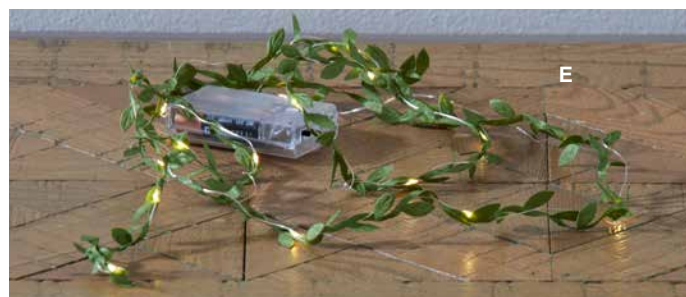

A

B

C

D

E

G

I

H

A It is Well Sign Set
Molded wood with a distressed finish. Includes one each style sign.
15.25"L x 23.5"H x 1.5"D.
WD734 • $78

B Arched Top Lantern
Molded wood and metal with a whitewash finish.
7.5"L x 7.5"W x 21"H.
CH432 • $59

C Sparkle Glass Cylinder w/Timer
Clear glass cylinder with frosted panel insert. Features strand of LED lights that illuminate glass with a six hour auto-on timer. Requires three AA batteries, not included.
10"H x 3.5"Dia.
CH534 • $28 each

D Blue Flowers Pick Set
Polyester, plastic and wire. Includes two 24"L picks.
FM233 • $26

E LED Lights, Boxwood Leaves
Plastic and wire. 20 LED light string with polyester leaves. Four hour auto-on timer. Requires two AA batteries, not included.
NT014 • $12

F Blue Floral Runner
100% embroidered polyester.
54"L x 16"W.
LN229RN • $28

G Blue Floral Pillow Cover
100% embroidered polyester. Reverses to white. Use to cover an 18" square pillow.
18"L x 18"W.
PW229 • $22

H Pom Pom Pillow Cover, Blue
100% polyester. Reverses to blue. Use to cover an 18" square pillow.
18"L x 18"W.
PW377 • $22

I Nubby Pillow Cover, Blue
100% textured polyester. Reverses to cream. Use to cover an 18" square pillow.
18"L x 18"W.
PW184 • $20

J Framed Home Sweet Home Sign
Molded wood frame around embossed metal sign.
15"L x 15"H x 1"D.
WR541 • $34

K Ribbon Pearl Pick Set, White
Polyester foam and wire. Includes two 25"L picks.
FM539 • $18

L Cottage Charm Pitcher
Enamelware inspired metal with distressed edges.
10"L x 6.5"W x 13"H.
WR612 • $36

M Collect Moments Sign
Molded wood.
8"L x 10"H x 1.5"D.
WD744 • $16

N Welcome Wall Décor
Molded wood with distressed white finish. Hang on wall or set on surface.
31.25"L x 12.25"H.
WD740 • $44

*Illuminate
your Decor!*

Our LED lights feature an automatic on/off timer.

J

D, K

L

M

F

E

N