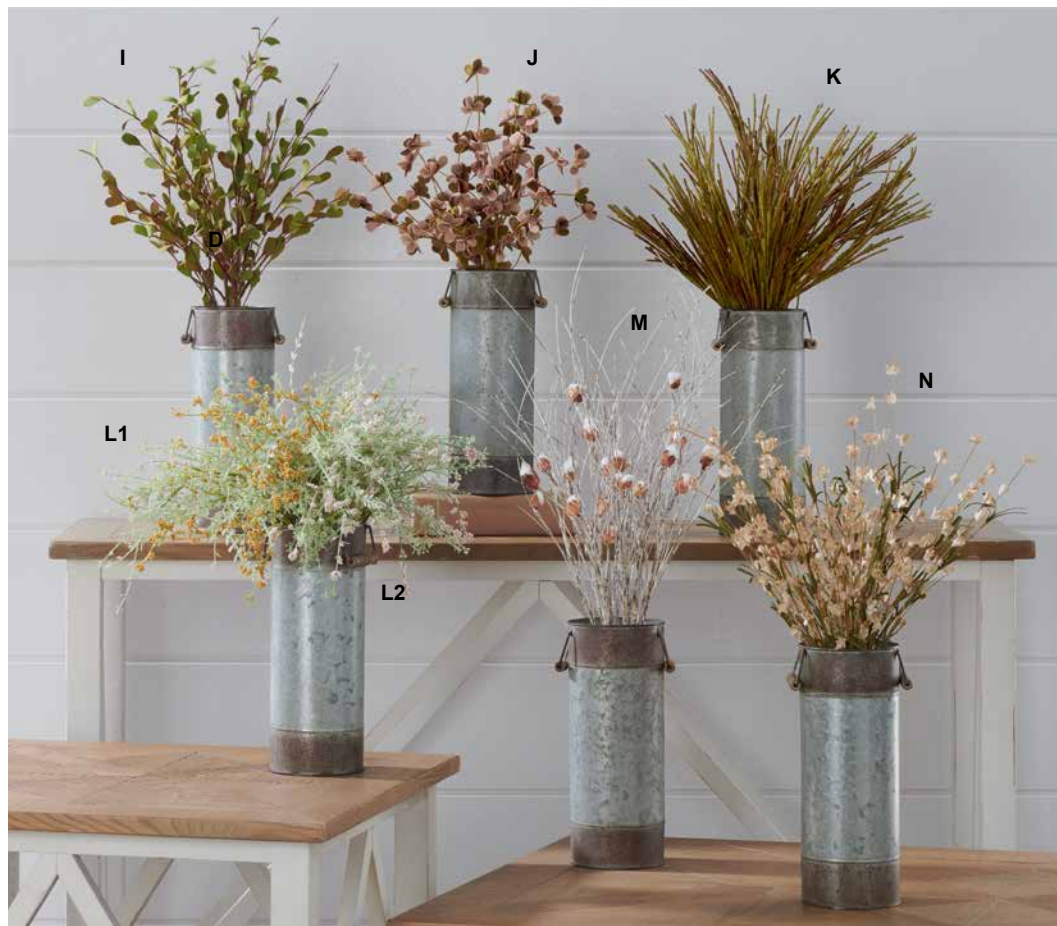

A Meadow Grass Stem Set, Teal
Polyester, plastic and wire. Includes two 26"L stems.
🏠 **FM384 • $20**

B Carnation Pick Set, White
Polyester foam and wire. Includes two 21"L picks.
🏠 **FM538 • $22**

C Prairie Flower Stem
Plastic, foam and wire. 24"L stem.
FM547 • $20

D Blue Flowers Pick Set
Polyester, plastic and wire. Includes two 24"L picks.
🏠 **FM233 • $26**

E1 Daisy Stem Set, Teal
Polyester foam and wire. Includes two 20"L stems.
🏠 **FM379 • $16**

E2 Daisy Stem Set, White
Polyester foam and wire. Includes two 20"L stems.
🏠 **FM388 • $16**

F Blue Thistle Bunch
Plastic and wire. 21"L bunch.
FM362 • $18

G Hydrangeas Bouquet, Cream
Polyester, plastic and wire. 18"L bouquet.
🏠 **FM527 • $26**