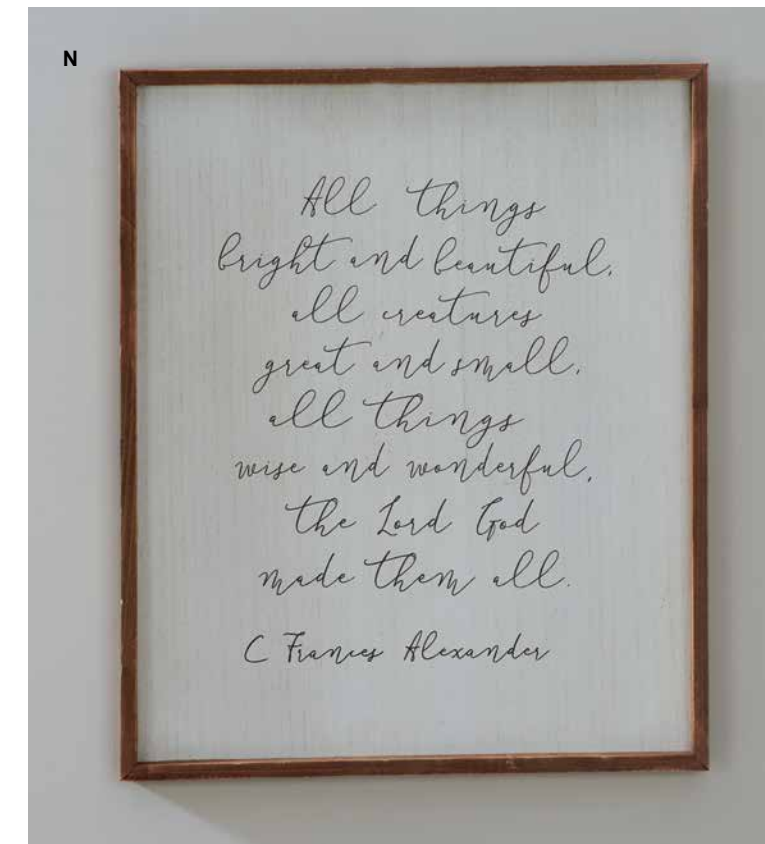

M

D, K, L

N

E

O

F

N All Things Bright Sign
Molded wood with a distressed finish. 25"L x 28.75"H x 1.5"D.
WD742 • \$68

O Enjoy Life Sign
Molded wood. 19"L x 8.25"H x 1"D.
WD739 • \$22