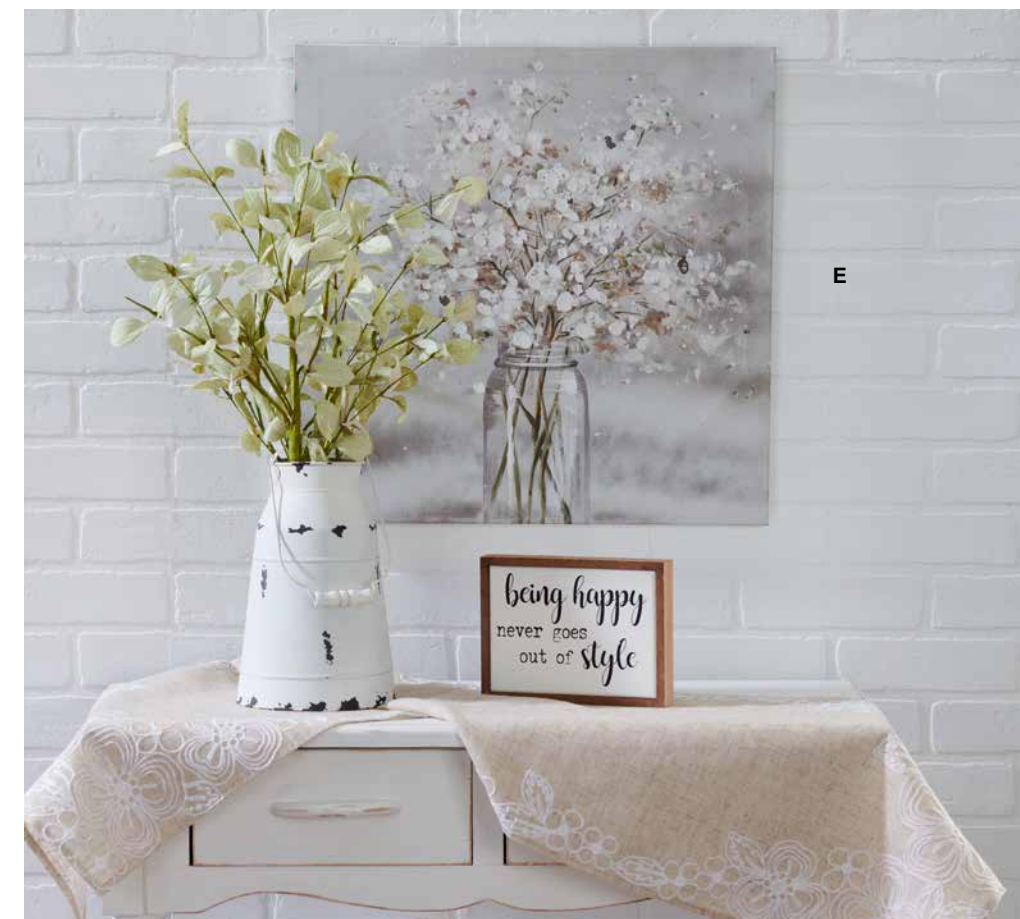

A

A Our Happy Place Bundle
Includes one Our Happy Place Sign 20"L x 26.75"H x 1"D, one Candle Holder Tall, Black 12"H x 4.75"Dia, one Candle Holder Small, Black 8.25"H x 4.5"Dia., one LED Candle w/Timer, White 6"H x 3"Dia. one LED Candle w/Timer, White 8"H x 3"Dia. and one Small Check Pillow Cover, Black 18"L x 18"W.
NT760 • Reg $168 Bundle $148

B Imagination Bundle
Includes one Imagination Print 26"L x 26"H, one Honeycomb Pillow Cover 18"L x 18"W, one Zipper Pillow Cover, Light Gray 18"L x 18"W, one Moderna Vase 23.5"H x 4.75"Dia. and one Twig and Cotton Bud Pick Set 32"L.
NT753 • Reg $177 Bundle $138

C Gray Landscape Bundle
Includes one Gray Landscape Print 27"L x 21"H, one Static Runner 54"L x 16"W, one House Candle Holder 6.25"L x 6.25"W x 10.75"H and one LED Candle w/Timer, Gray 4"H x 3"Dia.
NT755 • Reg $132 Bundle $94

D Ray of Light Bundle
Includes one Spring Bouquet Print 26"L x 26"H, two Melissa Reversible Pillow Covers 18"L x 18"W, one Ray of Light Pillow Cover, Teal 18"L x 18"W and one Rag Rug Pillow Cover 18"L x 12"W.
NT761 • Reg $153 Bundle $119

E White Flowers Bundle
Includes one White Bouquet Print 20"L x 20"H, one Milk Pail Bucket, Antique White 11.5"H x 6.5"Dia., one Cottage Rose Runner 54"L x 16"W, one Being Happy Sign 8"L x 6"H and one Whisper Leaf Stem Set 32"L.
NT754 • Reg $146 Bundle $115

Bundle Deals!

Easily get the look with these special offers.

D

B

C

I love to decorate!

I love to decorate and Signature HomeStyles gives me the opportunity to do something I love doing already. I would recommend Signature HomeStyles to everyone. You can make any kind of income you want, set your own hours, and be your own boss. You're in business for yourself but not by yourself. Your support team is only a step away.

Lavonna
Executive Representative,
Indiana and Florida

E