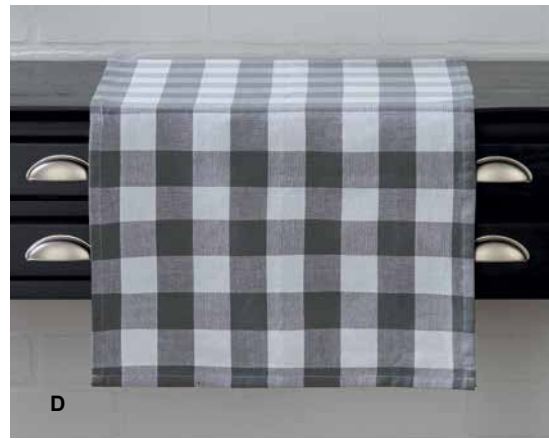

B Metal Tobacco Basket, Rectangle
Galvanized metal. Use on the wall or as a tray. 20"L x 12.5"W x 2"H (4"H w/handles).
WR614 • $38

C Metal Tobacco Basket, Square
Galvanized metal. Use on the wall or as a tray. 15.5"L x 15"W x 2"H (4"H w/handles).
WR613 • $38

D Buffalo Check Runner, Gray
100% woven cotton. 54"L x 16"W.
LN162RN • $25

E Prairie Flower Stem
Plastic, foam and wire. 24"L stem. Two shown in large wall pocket.
FM547 • $20 each