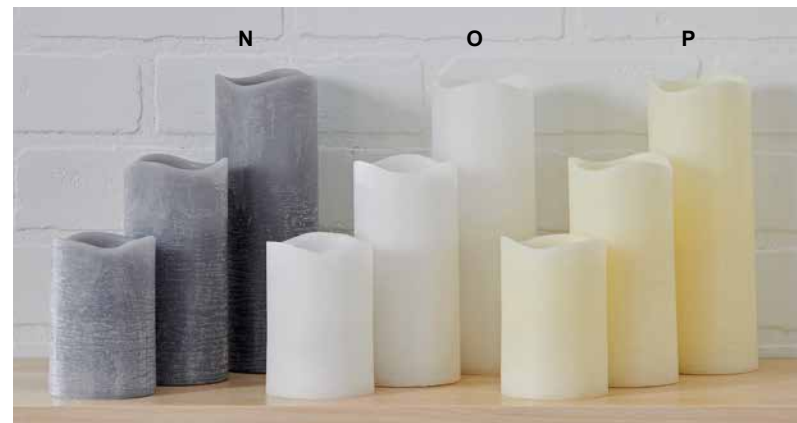

LED Candles with Timers ⚡
Paraffin and plastic four hour auto-on timer switch. Requires three AAA batteries, not included. 3"Dia.

N Gray 8"H NT309GY • $18
6"H NT280GY • $15
4"H NT191GY • $12

O White 8"H NT309WT • $18
6"H NT280WT • $15
4"H NT191WT • $12

P Ivory 8"H NT309IV • $18
6"H NT280IV • $15
4"H NT191IV • $12

Ribbon Sets
Accent your style. Includes 2 rolls with 20 yds. total wired ribbon and bow making instructions.
I Cream: NT347SET • Reg $16 Set $8
J Burlap: NT349SET • Reg $16 Set $8
K Red: NT345SET • Reg $16 Set $8
L White: NT341SET • Reg $16 Set $8
M Gray: NT343SET • Reg $16 Set $8

3 Reasons You'll love Hosting!

1) Friends!
Get together with your friends.
(It's been too long since you've gotten together!)