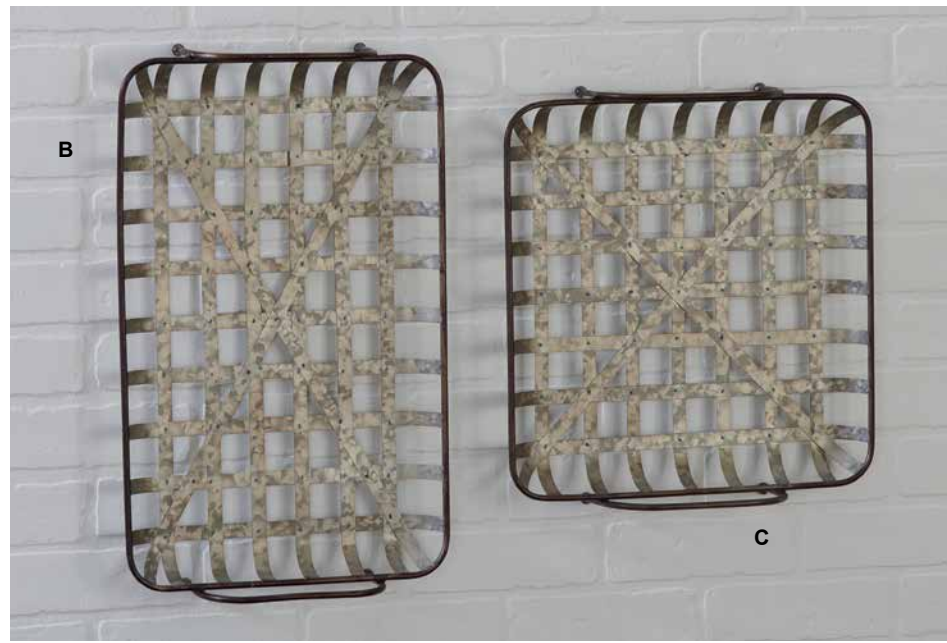

N Squares Pillow Cover, Brown
100% embroidered polyester. Reverses to white. Use to cover an 18" square pillow. 18"L x 18"W.
PW193 • \$22

O Velvet Throw, Brown
100% polyester velvet front reverses to softest plush ever. 60"L x 50"W.
FB291BR • \$42