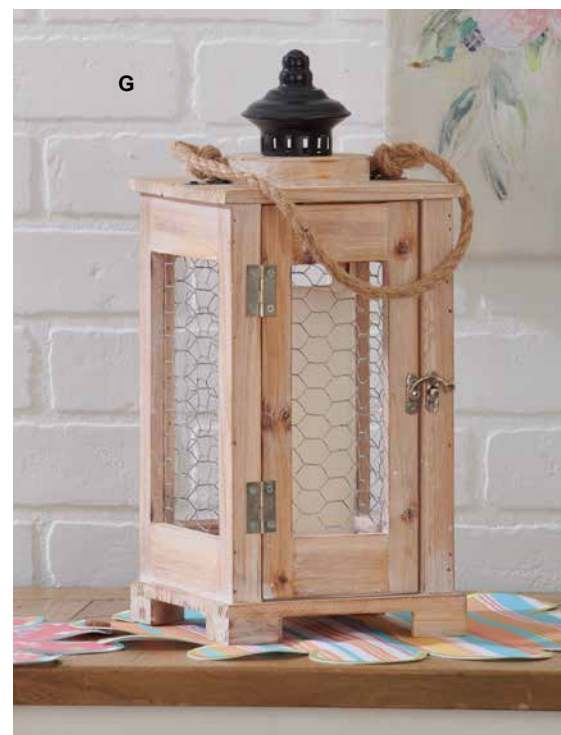

A Button Floral Runner
100% polyester. Unique design goes from a runner to four individual placemats just by unbuttoning. 54"L x 16"W.
🏠 LN221RN • $29

B Flowers and Blessings Sign
Painted metal. 8.5"L x 12.5"H.
WR254 • $18

C Ray of Light Pillow Cover, Coral
Cotton and polyester. Reverses to coral. Use to cover an 18" square pillow. 18"L x 18"W.
🏠 PW418 • $20

D Quilted Diamond Pillow Cover
100% polyester. Reverses to green. Use to cover an 18" square pillow. 18"L x 18"W.
PW268 • $20

E Rag Rug Pillow Cover
Woven polyester and cotton with tassel details. Reverses to cream. Use to cover an 18"L rectangular pillow. 18"L x 12"W.
🏠 PW278 • $16

F Floral Plaid Reversible Pillow Cover
100% polyester. Reverses from floral to plaid. Use to cover an 18" square pillow. 18"L x 18"W.
🏠 PW221 • $20

G Cottage Lantern
Molded wood and metal. 6.75"L x 6.75"W x 15"H.
CH512 • $42

H LED Lights, Colored Balls
Plastic and wire. 20 LED light string with bright colored plastic balls. Four hour auto-on timer. Requires two AA batteries, not included.
NT015 • $12

I Shutter Sconce
Wood and metal with a white washed finish. Holds a 3"Dia. pillar sold on page 46. 5.5"L x 15.5"H x 4.75"D.
🏠 CH151 • $35 each

J Bright and Sunny Floral Print
Use indoors or outside. Laminated canvas over a PVC frame. Weatherproof. 20"L x 20"H x 1.5"D.
PC918 • $40

K Bright Flowers Pick Set
Polyester, plastic and wire. Includes two 24"L picks.
🏠 FM232 • $26

L Santiago Vase, Antique Cream
Hand crafted and hand hammered metal with an antique cream finish. 19"H x 5.5"Dia.
🏠 WR304 • $28