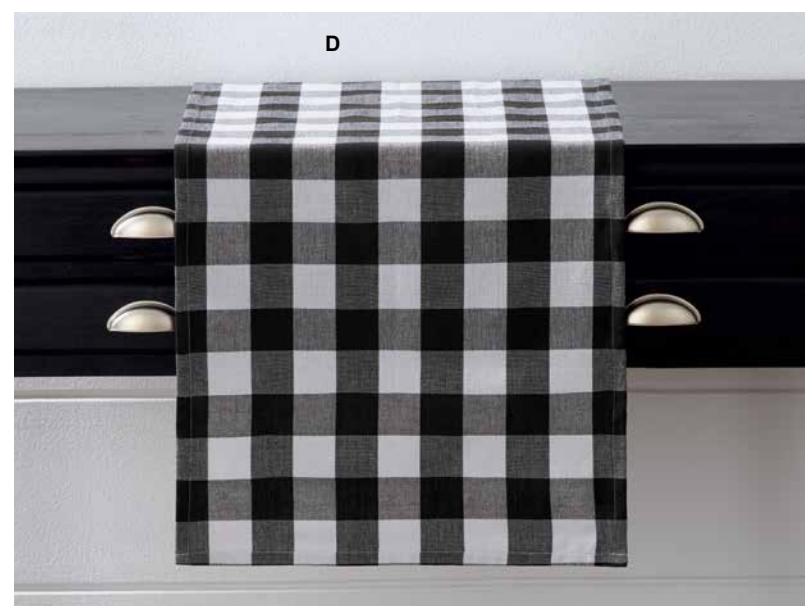

B Diamond Tray, Black
Metal in a black painted finish with natural wood handles. 2"H x 15" Dia. (19.5" Dia. w/handles).
WR142 • $38

C Diamond Divided Caddy, Black
Metal in a black painted finish with wood handle. 9.5"L x 8"H x 6.5"W.
WR141 • $28

D Buffalo Check Runner, Black
100% woven cotton. 54"L x 16"W.
LN158RN • $25

F Home Sweet Home Ribbon Sign
Embossed sheet metal. 23"L x 19"H.
WR543 • $40

G LOVE Pillow Cover
Appliqued cotton and polyester with metal rivet details. Reverses to black. Use to cover an 18" square pillow. 18"L x 18"W.
🏠 **PW194 • $22**

H White Tufts Pillow Cover
100% polyester. White raised tufts embellished pillow. Reverses to black. Use to cover an 18" square pillow. 18"L x 18"W.
🏠 **PW250 • $22**

J Family Block
Molded wood. 12.25"L x 4"H x 1.5"D.
🏠 **WD986 • $15**

K Our Nest Hook
Molded wood with three metal hooks. 6.5"L x 14"H.
WD709 • $24

Get
This
Look
Free!

Host a Show.

E

F

G

H

I

J

D

K