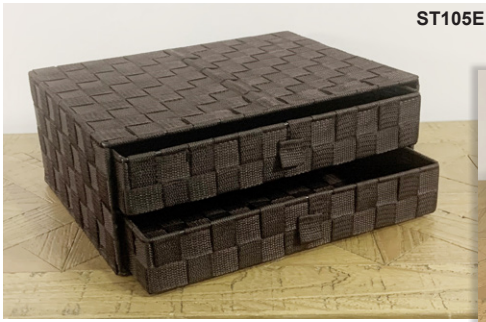

ST116TP

ST132E

**Classic Mini-Organizer**  
Woven nylon over metal frame.  
5"L x 5.5"W x 5"H.  
**ST132E (Espresso)**  
**ST132TP (Gray)**  
\$12.00

ST132TP

ST103E

**Classic Divided Caddy**  
Woven nylon over metal frame.  
Three dividers on one side and one  
on the other. 10"L x 7"W x 7.5"H.  
**ST103E (Espresso)**  
**ST103TP (Gray)**  
\$26.00

ST103TP

ST157E

**Classic Small Lidded Basket**  
Woven nylon over metal frame.  
10.25"L x 6.25"W x 6"H.  
**ST157E (Espresso)**  
**ST157TP (Gray)**  
\$16.00

ST157TP

ST105E

ST105TP

**Classic Two Drawer Organizer**  
Woven nylon over metal frame.  
14"L x 10.25"W x 5.5"H.  
ST105E (Espresso)  
ST105TP (Gray)  
\$34.00

ST169E

ST313E

**Classic Storage Set**  
Woven nylon over metal frame. Includes three 17"L x 12.25"W x 9"H baskets.  
ST169E (Espresso)  
ST169TP (Gray)  
\$72.00

ST169TP

**Classic Tapered Basket Set**  
Woven nylon over metal frame. Includes four 13"L x 7"W x 7"H baskets.  
ST313E (Espresso)  
ST313TP (Gray)  
\$56.00

ST313TP

ST109E

ST319E

**Classic Cube**  
Woven nylon over wooden frame. Features adjustable hinged lid.  
16"L x 16"W x 16"H.  
ST109E (Espresso)  
ST109TP (Gray)  
\$99.00

ST109TP

**Classic Cube Set**  
Cube is woven nylon over wooden frame. Baskets are woven nylon over metal frame. Includes one 16"L x 16"W x 16"H cube, one 13.5"L x 11.75"W x 6.5"H basket, two 10"L x 6.25"W x 5.5"H baskets and one 10"L x 7"W x 7.5"H divided caddy.  
ST319E (Espresso)  
ST319TP (Gray)  
\$170.00