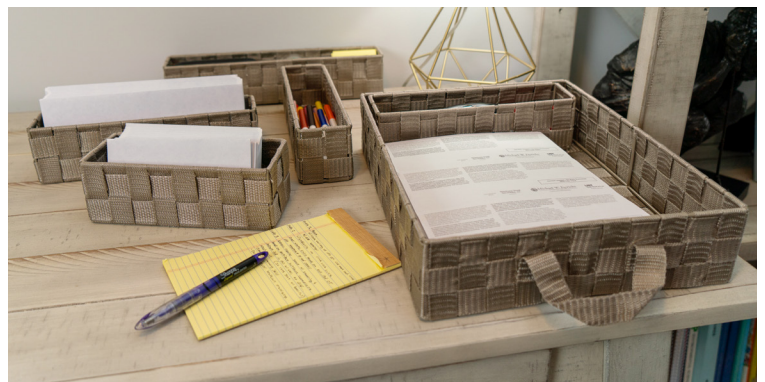

Woven nylon over metal frame. 14"L x 10.25"W x 5.5"H.

ST105E (Espresso) • ST105TP (Gray) • \$34.00

ST324E

ST324TP

Classic Storage Basket

Woven nylon over metal frame. 17"L x 12.25"W x 9".

ST324E (Espresso) • ST324TP (Gray) • \$28.00

Classic Storage Set

Woven nylon over metal frame. Includes three 17"L x 12.25"W x 9" baskets.

ST169E (Espresso) • ST169TP (Gray) • \$72.00

Classic Tapered Basket Set
Woven nylon over metal frame. Includes four 13"L x 7"W x 7"H baskets.
ST313E (Espresso) • ST313TP (Gray) • \$56.00

Classic Drawer Organizer Set

Woven nylon over metal frame. Includes one 15"L x 12"W x 3"H tray, three 11"L x 2.75"W x 2.75"H medium caddies, one 14"L x 2.5"W x 3"H large caddy and one 8.25"L x 3.25"W x 3"H small caddy.