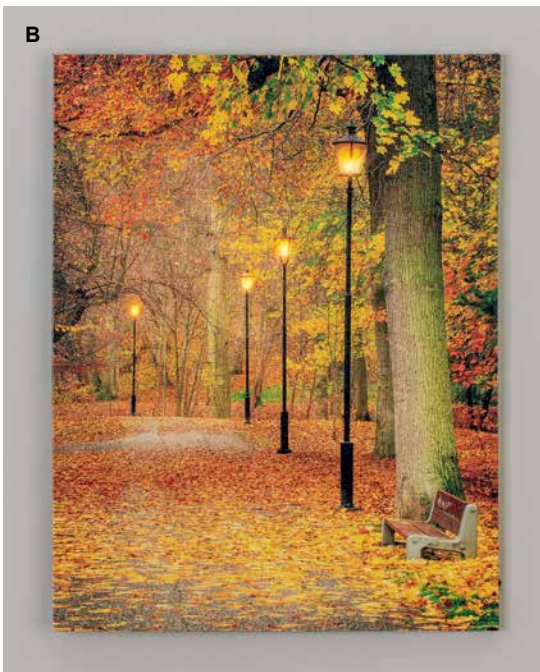

Great Fall values

A Autumn Leaves Print
Hand-accented canvas with champagne gold leaf over a wood frame. 21"L x 27"H.
PC292 • Reg. $68 **NOW $49**

B Fall in the Park LED Print
Printed canvas over a wood frame. Features LED lights to illuminate print. Four hour auto-on timer. Requires two AA batteries, sold on pg. 41.
21"L x 27"H.
PC449 • Reg. $68 **NOW $45**

C Cutout Pumpkin Sign Set
Manufactured wood with raffia accent. Includes one each style.
5"L x 5"H. Set/2
WD366 • Reg. $18 **NOW $14**

D Pumpkin Hanging Set
Manufactured wood with check ribbon accent and bead hanger. Includes one each style.
4"L x 6.25"H. Set/2
WD394 • Reg. $14 **NOW $10**