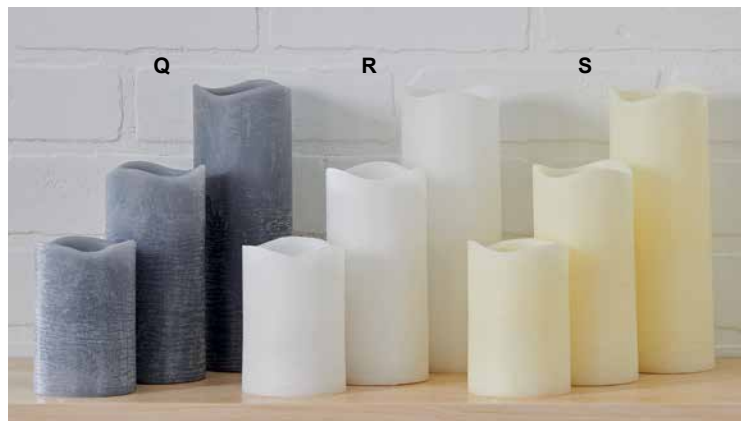

Energizer Max Alkaline Batteries
#1 longest lasting

Energizer Max battery, perfect for powering LED candles, prints, light strings and more. With a shelf life of 10 years in storage, these batteries are ready to keep your lights shining when you need them!
1.5 Volt.

NT018 AA – 6pk • $7.99
NT111 AAA – 6pk • $7.99

LED Flickering Flameless Wax Candles with Timers
Paraffin and plastic four hour auto-on timer. Requires three AAA batteries, sold separately. 3"Dia.

Q Gray
8"H NT309GY • $18
6"H NT280GY • $15
4"H NT191GY • $12

R White
8"H NT309WT • $18
6"H NT280WT • $15
4"H NT191WT • $12

S Ivory
8"H NT309IV • $18
6"H NT280IV • $15
4"H NT191IV • $12