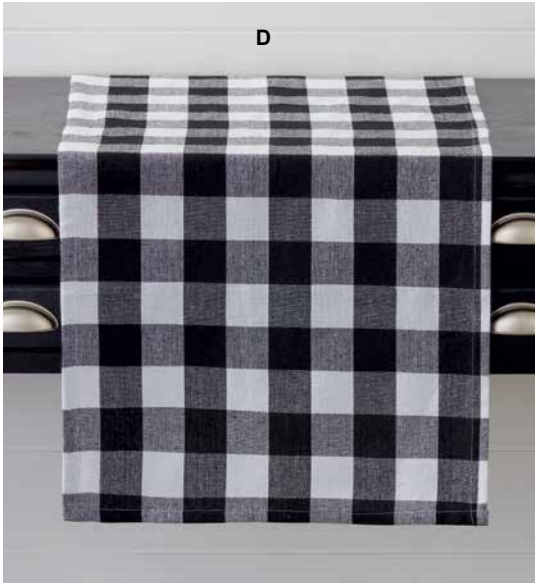

Decorating Tip:

Lighting and candles add warmth and ambience to your space.