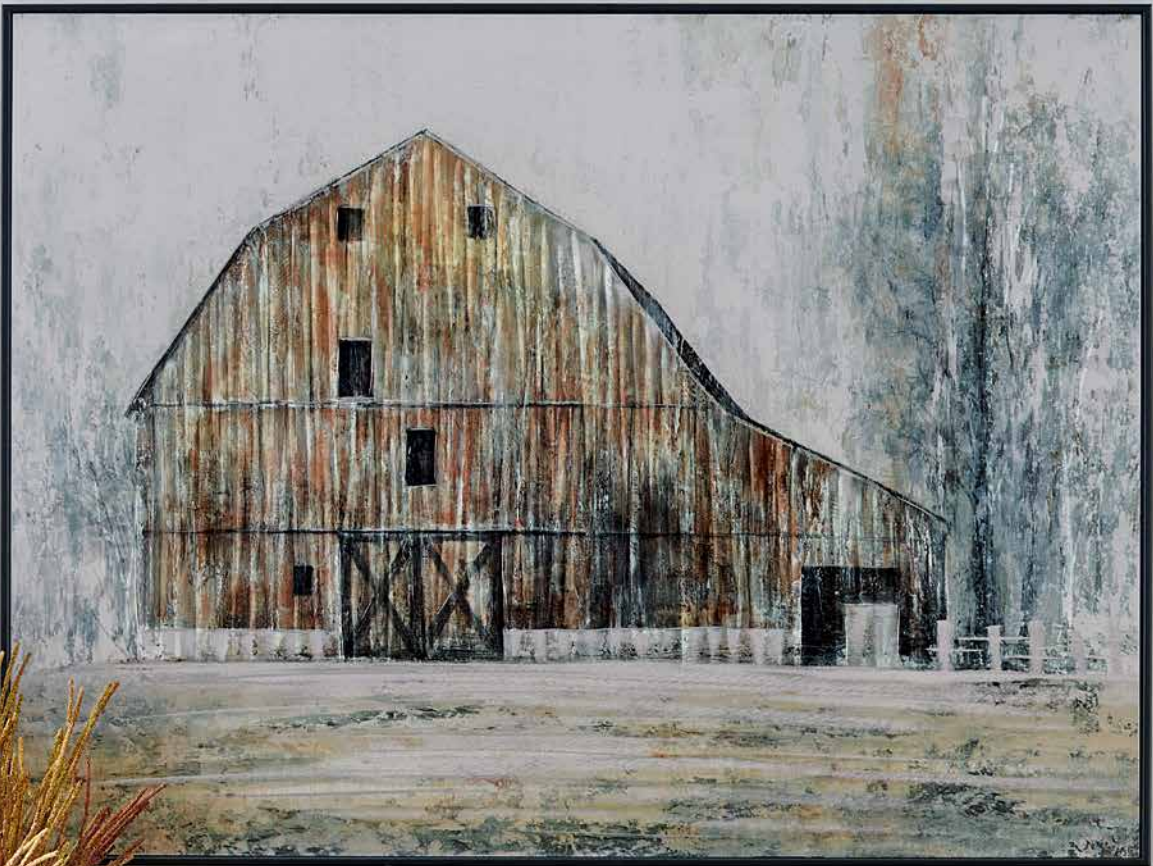

A

B

C

E

D

F

G, H

**A Framed Barn Print on Metal**  
Modern rustic barn print has a black floating frame and is printed on metal for a one of a kind look. 31.5"L x 23.75"H x 1"D. **PC444 • \$125**