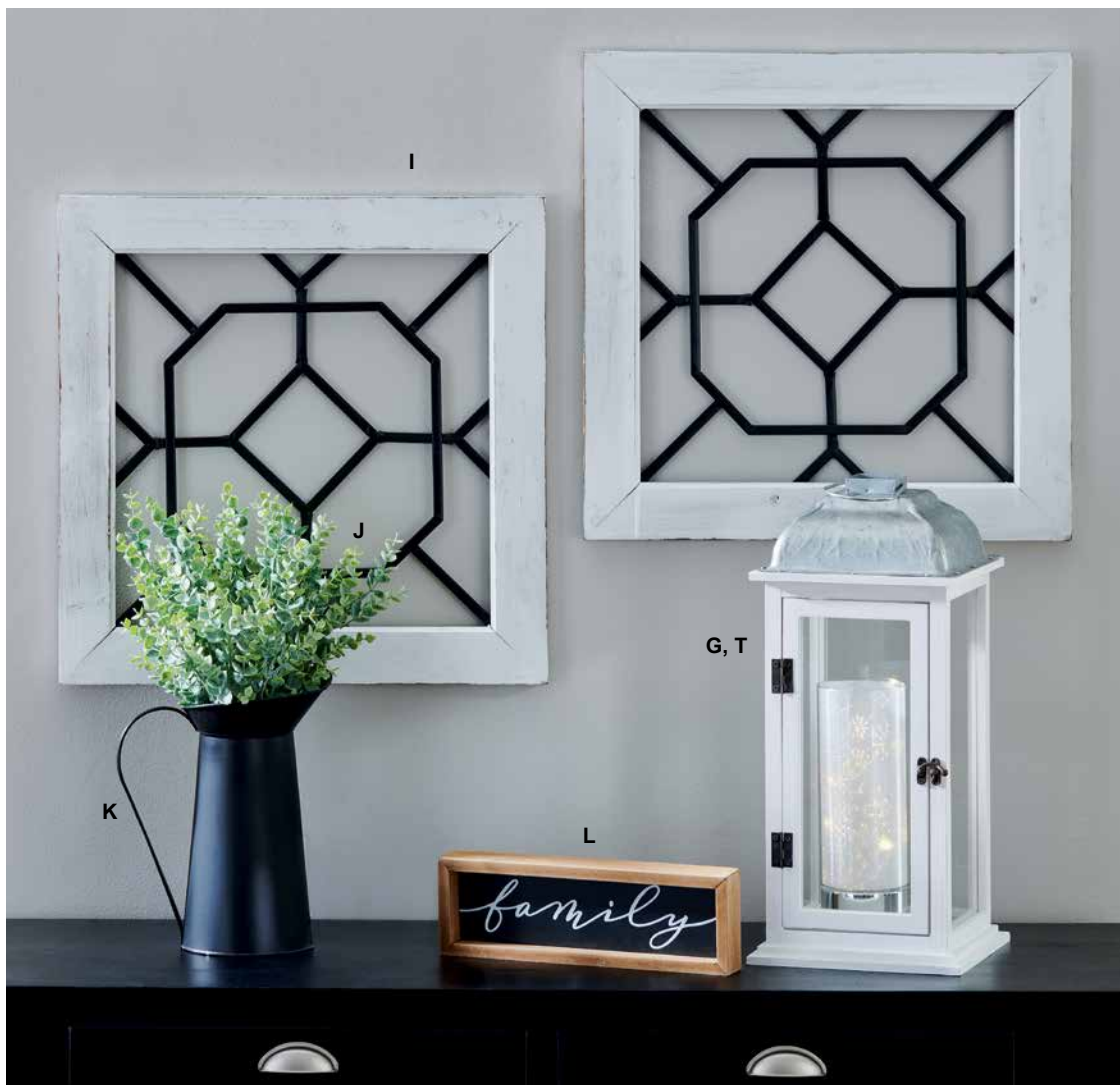

I Wood and Metal Wall Grill

Country with a modern edge in this distressed white wood frame with black metal wall grill.

20"L x 20"H x 1"D. Two shown.

WR225 • $45 each

J Dusty Eucalyptus Pick Set

Dusty leaf eucalyptus. Plastic. Includes two 13.75"L picks.

FM204 • $20

K Black Pitcher

Metal with black painted finish. For decorative use only.

9"L x 6"W x 10.5"H.

WR119 • $32

L Family Block

Manufactured wood with natural wood frame. 12.25"L x 4"H x 1.5"D.

WD986 • $15

M Modern Leaf Botanical Print Set

Modern black and white botanical prints under glass with distressed black wood frame. Includes three different botanical images each 11"L x 14"H.

PC450 • $89

Urban Check Vases

Black and white glazed ceramic vases with painted grid design.

N Small: CM127

8"H x 4"Dia. • **$16**

O Tall: CM128

10.25"H x 4"Dia. • **$23**