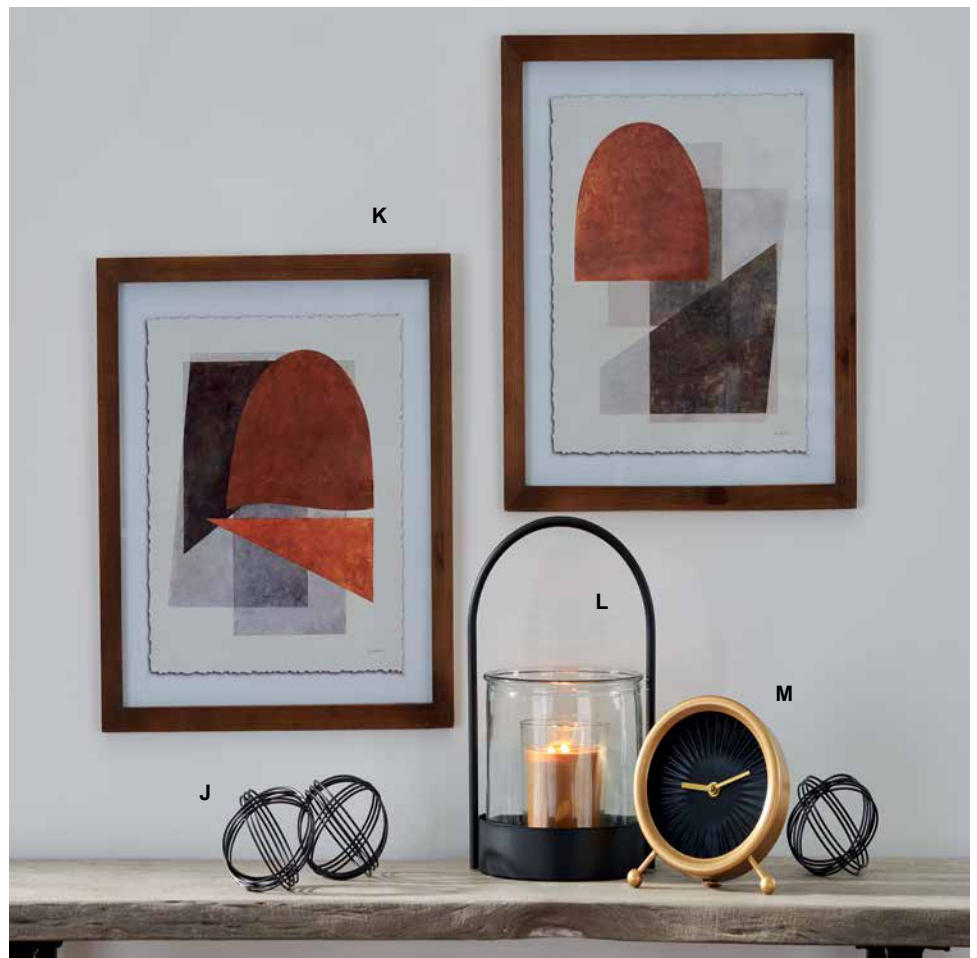

WR232 • $17 each

K Modern Shapes Framed Print Set

Set includes two framed prints under glass featuring geometric shapes with the look of torn paper edge in rust, black and gray. Frames have a medium brown finish. Each print 12.75"L x 17.75"H.

PC448 • $99

L Metal Arch Handled Hurricane

Large metal candle holder with arch handle in black with thick glass holder. Candle not included. 13"H x 8"Dia.

CH211 • $40

M Mod Table Clock

Soft Gold metal modern table clock. The matte black face and gold hands contribute to its sleek look. 6.5"L x 7"H.

WR215 • $36

N Metal & Wood Wall Clock

Black metal frame with a detail of natural wood for a modern design. Requires one AA battery, sold separately. 24"Dia x 1.75"D.

WR212 • $64

O Blacksmith Taper Candle Holder Set

Black iron candle holders feature a spike to hold a standard wax taper candle, not included. Includes one 3.5"L x 3"W x 7.5"H, one 3.5"L x 3"W x 9"H and one 3.75"L x 3.25"W x 11"H" holders.

CH210 • $45

P Spiked Small Silver Sphere

Timeless yet modern, this sphere features a sleek metallic silver finish. Tucked into a bookcase or displayed on a coffee table tray, this piece will stand out and enhance your home's style. 6"Dia.

WR221 • $33

Q Yoga Figurine

Beautifully crafted and detailed this black resin figurine is a perfect example of the ability to transform a space and bring a sense of calm and peace. 8.5"L x 4"D x 10.75"H.

RS120 • $89

Check out all
our LED Candle
options online.