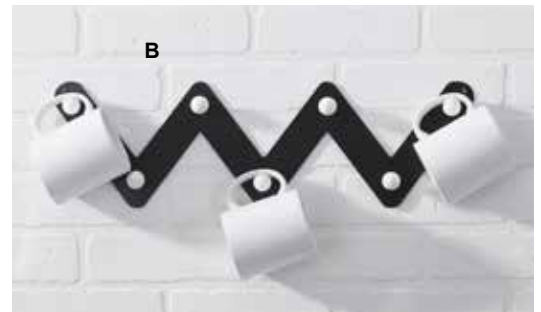

B Zig Zag Hook, Black

Metal in black finish with seven white ball knob hooks.
20"L x 6.5"H x 1.5"D.
WR122 • $24

C Taupe Gray Fabric Storage Tote

100% taupe gray polyester fabric tote. Features fabric handles and a clear window to write on.
16.75"H x 12"W x 12.5"H.
BT107 • $28