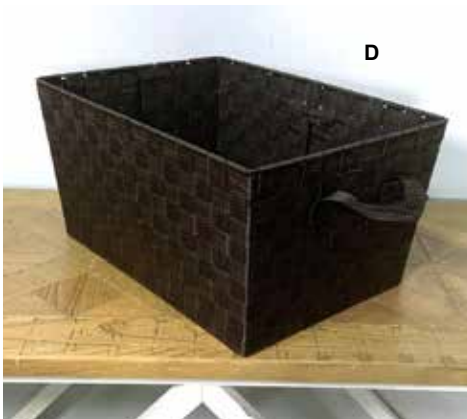

**E Geometric Starter Set, Gray/Dark Gray**

Hand woven bi-color gray nylon baskets in geometric design on a metal frame. Set includes: one 13.5"L x 11.75"W x 6.5"H and two 10"L x 6.25"W x 5.5"H baskets.  
**ST107 • \$42**

# Classic Collection

NEW Signature  
HOMESTYLES®

Shop  
online for  
more!

**A Tapered Basket Set**  
Woven nylon over metal frame. Includes four 13"L x 7"W x 7"H basket.  
**Taupe: ST313TP • \$56**  
**Espresso: ST313E • \$56**

**E Storage Set, Espresso**  
Woven nylon over metal frame. Includes three 17"L x 12.25"W x 9"H baskets.  
**ST169E • \$56**

**C Lost Socks Basket**  
Medium stained wood with black painted metal basket. 12"L x 5.25"W x 8.5"H.  
**WR132 • \$25**