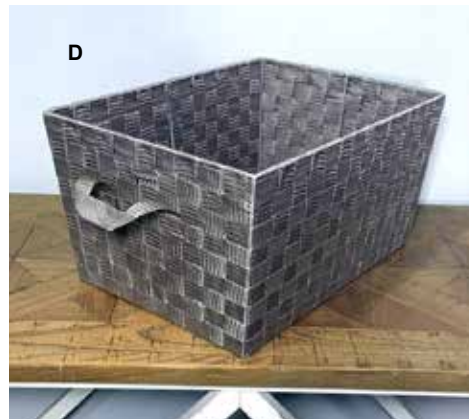

D Storage Basket
Woven nylon over metal frame.
17"L x 12.25"W x 9"H.
Espresso: ST324E • $20
Gray: ST324TP • $20