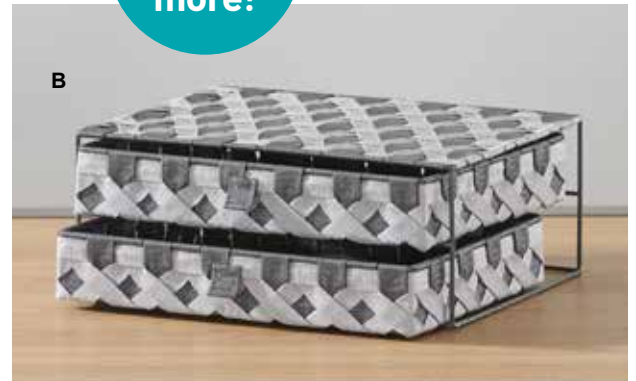

# Geometric Collection

NEW Signature  
HOMESTYLES®

Shop  
online for  
more!

**A Geometric Storage Set, Gray/Dark Gray**

Hand woven bi-color gray nylon baskets in geometric design on a tapered metal frame. Set includes: three 17"L x 12.25"W x 9"H baskets.  
**ST117 • \$56**