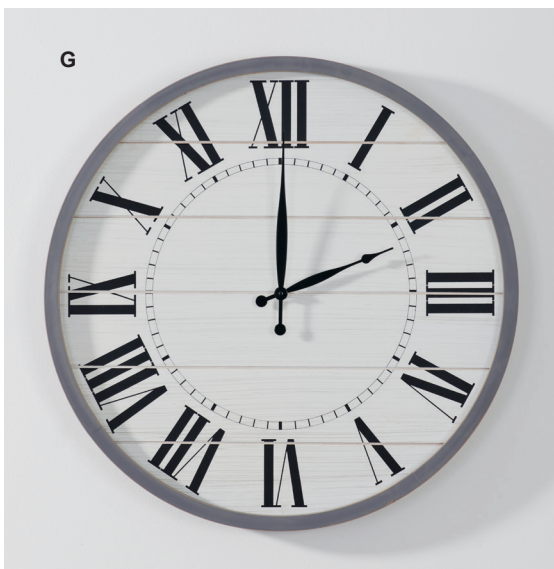

A Rocks and Water Framed Print
Paper print behind plexiglass and attached to manufactured wood backing. Features a 1" thick polystyrene frame in a natural wood finish. 19.5"L x 27.5"H.
PC513 • $79

B Tan Pampas Grass Pick Set
The look of a natural Pampas grass but in polyester. Includes two 23"L picks.
FM188 • $22

C Blue Glass Vase Set
Glass vases with soft blue finish are perfect to hold a flower or two. Includes one 7"H and one 9.5"H x 4.5"Dia.
GL127 • $36

D Blue Bead Garland
Tri-colored blue wood beads strung with rope cord and tassel. 37"L.
WD154 • $20

E 3-Wick Dough Bowl Candle, Desert Blooms
Soy blend of fresh flowers, soothing musk and a subtle hint of coconut. 3 cotton eco wicks for up to a 60 hour burn time. Hand poured in USA. 9-10"L x 5-6"W x 1.5-2.5"H. 16oz.
CN283 • $36

F Grass Puff
Grass puff is perfect to top off a planter, wall pocket or any place you need a little greenery. Plastic. 4.5"H x 6"Dia. Two shown.
FM202 • $18 each

G Whitewash Wood Wall Clock
Whitewash finish wood wall clock has a plank look, roman numeral numbers and a gray wood frame. Requires one AA battery, sold on pg 7. 24"Dia. x 1.5"D.
WD885 • $59

H Not All Stars LED Print
Printed canvas over a wood frame. Features LED lights to illuminate print. Four hour auto-on timer switch. Requires two AA batteries, sold on pg 7. 11.75"L x 15.75"H.
PC201 • $30

I Beach Access Print
Hand-accented canvas over a wood frame. 20"L x 20"H.
PC217 • $49

J White LED Lantern
Metal in white finish. Can set or hang. Features Edison bulb. On/off switch inside lid. Requires two AA batteries, sold on pg 7. 21"H x 9.5"Dia.
WR130 • $59

K Tie-Dyed Ceramic Planter Set
Ceramic planter set in a blue and white tie-dyed grid pattern. Both 4.5"H x 4.25"Dia.
CM159 • $27