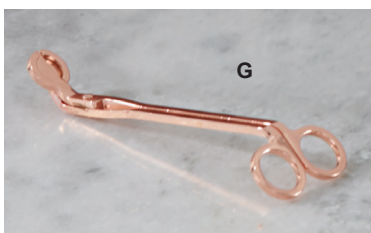

G Candle Wick Trimmer, Rose Gold

Trim the wick to the perfect height. Holds the trimming for easy disposal, keeping your hands clean. Candle lasts longer, burns better. 7"L.

WR114 • $11