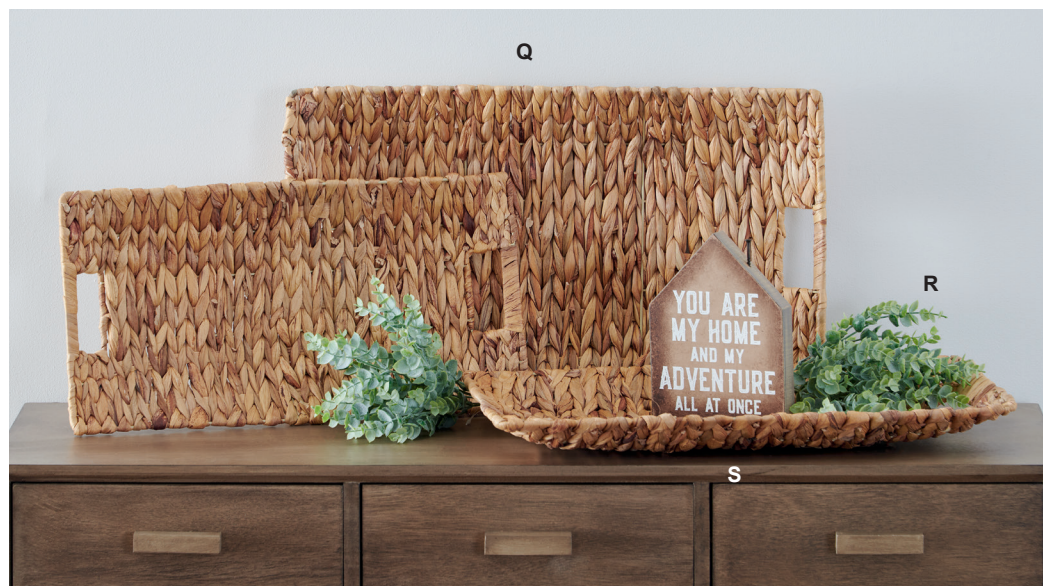

LED Wavy Edge Candle w/Timer

Wavy edge wax flameless LED battery operated pillar candle in ivory. Soft glow flicker, 5-hour timer feature. Soft vanilla scent. Three AAA batteries included.

J Small: NT124 4"H x 3"Dia. • $14
K Large: NT126 6"H x 3"Dia. • $16

Mango Wood Candle Holders

Wood with whitewash accent. Holds a 3"Dia. LED candle, sold separately.

L Large: CH165 12"H x 5"Dia. • $24
M Small: CH164 9"H x 3.75"Dia. • $20

N Carved Wood Sphere

Wooden carved sphere in natural finish. 4"Dia.

WD227 • $14

O Jungle String Sphere Set

Thin wood wrapped spheres in medium brown color. Includes one 4"Dia. and one 6"Dia.

NT017 • $24

P Quad Stripe Pillow Cover, Tan

100% printed cotton. Reverses to white. Use to cover an 18" square pillow. 18"L x 18"W.

PW173 • $22

Q Hyacinth Tray Set

Woven water hyacinth over metal frames. Includes three trays: one 19"L x 9.75"W, one 20"L x 11.25"W and one 22"L x 13"W.

BT268 • $49

R Dusty Eucalyptus Pick Set

Dusty leaf eucalyptus. Plastic. Includes two 13.75"L picks.

FM204 • $20

S You are My Adventure Sign

Manufactured wood. 5.75"L x 7.5"H x 1"D.

WD351 • $15

Energizer Max Alkaline Batteries

#1 longest lasting Energizer Max battery, perfect for powering LED candles, prints, light strings and more. With a shelf life of 10 years in storage, these batteries are ready to keep your lights shining when you need them! 1.5 Volt.

NT018 AA – 6pk • $7.99
NT111 AAA – 6pk • $7.99

Shop our entire collection online!