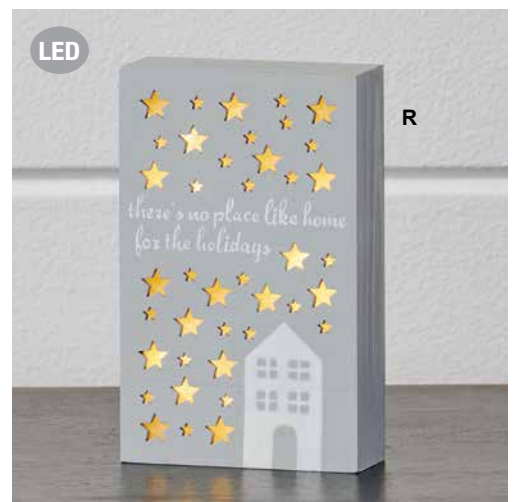

H LED Ceramic House Set

Matte glazed ceramic house set of three features LED lights to illuminate through the windows. On/off switch at bottom. Cell batteries included. Includes one 2"L x 2"W x 4.5"H, one 2.5"L x 2.5"W x 5.75"H and one 3"L x 2"W x 7"H.
CM173 • $39

I Round LED Lantern, Black

Metal in black finish. Features Edison bulb. On/off switch at side. Requires two AA batteries, sold on pg. 35. 9.5"H x 7.25"Dia.
WR183 • $54

J Metal Pine Tree Decor

Black metal forest of trees on wood base is brushed with a whitewashing that accentuates the geometric design. 8"L x 14.5"H x 3.25"D.
WR267 • $47

K Buffalo Check

Runner, Black
100% woven cotton. 54"L x 16"W.
LN158RN • $25

L Electric Infinity LED Tree Accent

Create a mesmerizing light display with the Infinity Tree accent. The tree is double sided and includes a wood stand. The tunnel-illusion light effect is bright and festive in the daylight and even more stunning in the dark. Easy to use - simply plug into outlet for instant holiday glow. UL plug. 17"L x 24"H x 2"D.
NT211 • $75

M Fluffy Snow Covered Pine Pick Set

Snow covered mixed pine. Plastic and wire. Includes two 21"L picks.
FM186 • $24

N Snowflake Wall Pocket

Embossed snowflake pattern on metal with antique white finish. 10"L x 15"H x 5"D.
WR278 • $28

O Buffalo Check Snowflake Pillow Cover

100% appliqued and embroidered polyester. Reverses to check. Use to cover an 18" pillow insert, sold online. 18"L x 18"W.
PW235 • $28

P Buffalo Check Pillow Cover, Black

100% woven cotton. Reverses to same. Use to cover an 18" pillow insert, sold online. 18"L x 18"W.
PW158 • $20

Q LED Snowflake Glass Cylinder, Black