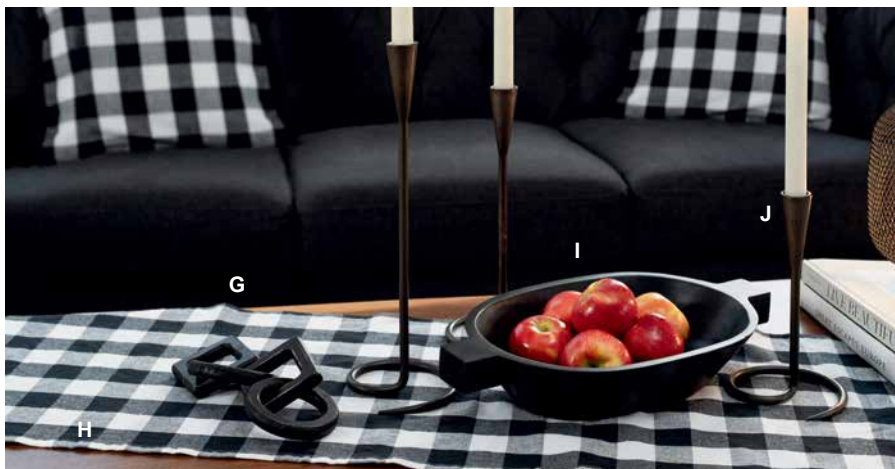

A Blue Barn 2pc Canvas Print Set

White distressed barns with blue roof design canvas print set, surrounded by natural wood tone polypropylene floating frame. Includes two 14"L x 11.75"H x 1"D prints.
PC610 • $55

B Cream Berries 2pc Pick Set

Cream berry clusters with green leaves hand wrapped picks. Plastic and wire. Includes two 22"L picks. Two shown.
FM554 • $24 Set/2

C Black Pitcher

Metal with black painted finish. For decorative use only. 9"L x 6"W x 10.5"H.
WR119 • $29

D Difficult Roads Sign

Manufactured wood sign in distressed white with natural wood frame. 12"L x 8"H x 1.5"D.
WD864 • $17

E Bead Garland, Black/White

Wooden bead string painted black and white. 47"L.
WD156 • $18

F Mesh Lighted Lantern, Black

Mesh metal with black finish. Features Edison bulb, six hour auto/on timer. Requires two AAA batteries, sold on pg 27. 12.5"H x 7.5"Dia.
CH163 • $49

G Wooden Chains, Black

Chain link tabletop decor is beautifully hand carved of wood in black finish. Interlocking circles and squares makes an artful display piece. 10"L x 4"W.
WD865 • $24