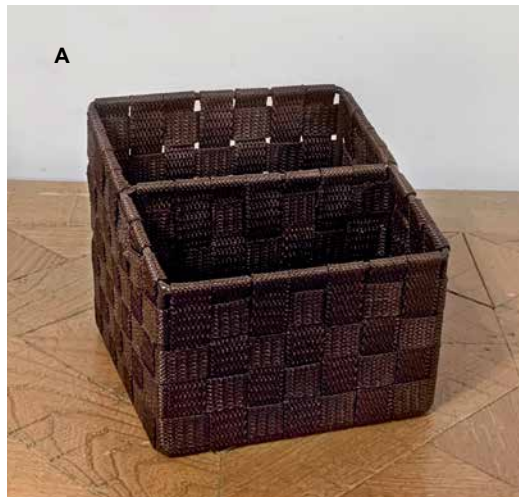

Classic Organizing Collection

A Classic Mini Organizer

Woven nylon over metal frame.
5"L x 5.5"W x 5"H.

Espresso: ST132E • $12

Gray: ST132TP • $12

B Classic Small Lidded Basket

Woven nylon over metal frame.
10.25"L x 6.25"W x 6"H.

Gray: ST157TP • $16

Espresso: ST157E • $16