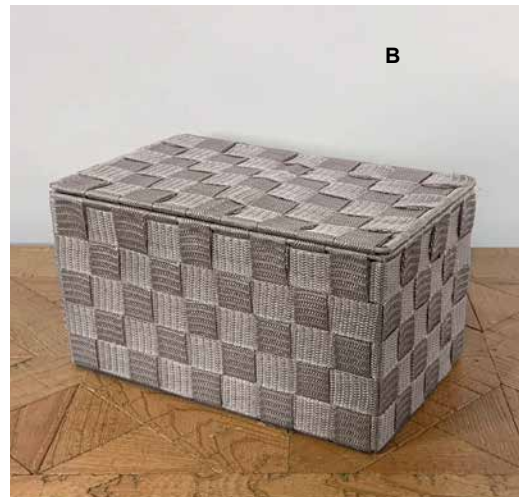

Espresso: ST132E • \$12

Gray: ST132TP • \$12

B Classic Small Lidded Basket

Woven nylon over metal frame.
10.25"L x 6.25"W x 6"H.

Gray: ST157TP • \$16

Espresso: ST157E • \$16

C Classic Divided Caddy

Woven nylon over metal frame.
One full side and one divided side.
10"L x 7"W x 7.5"H.