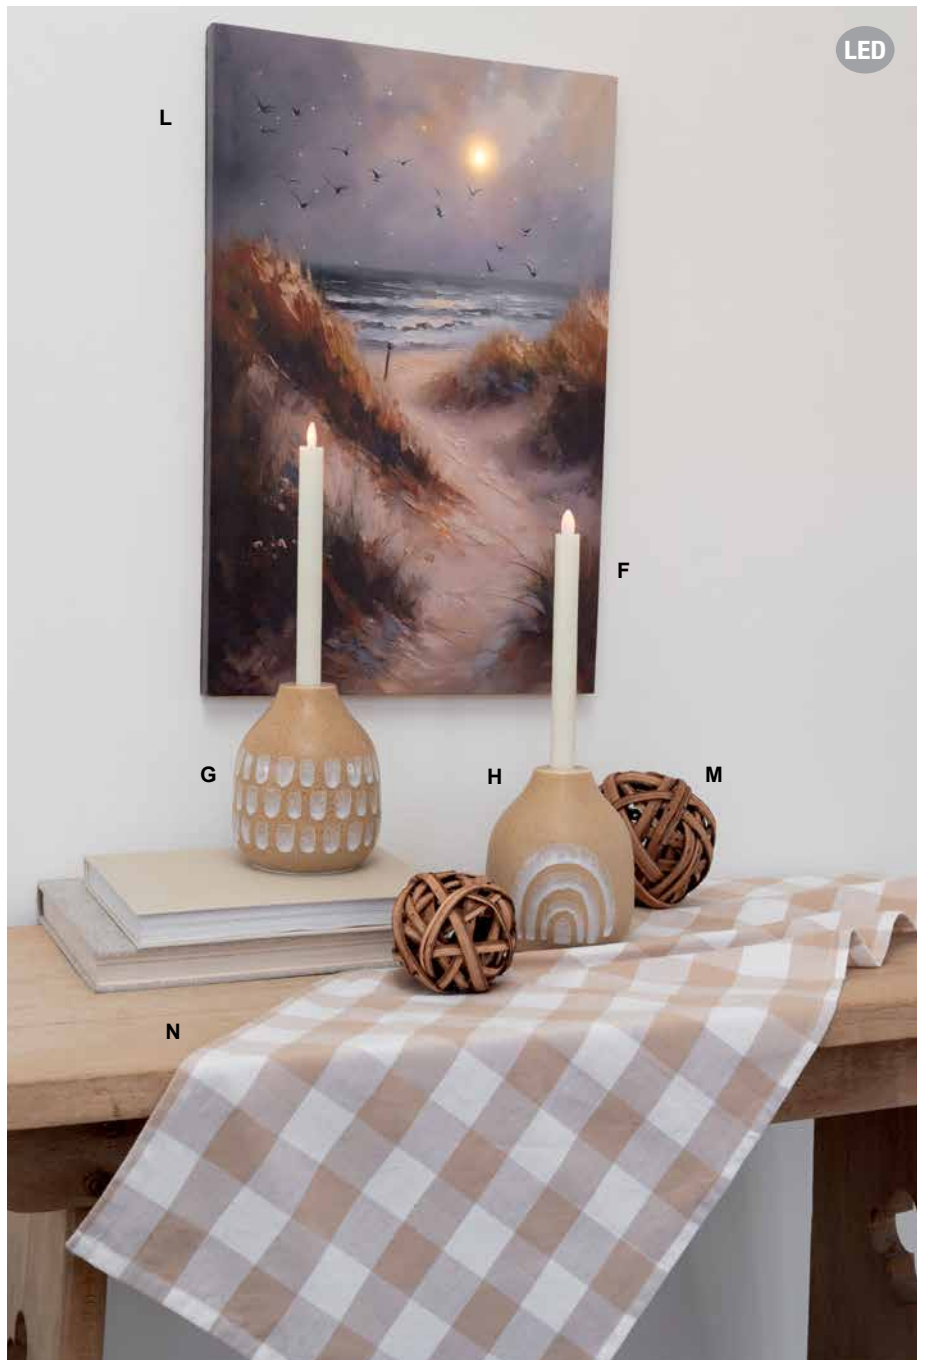

Love the look?
Shop our entire
collection online.

signaturehomestyles.com

L Walk to the Beach LED Canvas Print

Walking to the beach printed canvas. Features LED lights to illuminate print. Four hour auto/on timer. Requires two AA batteries, sold on pg 27. 16"Lx 23.75"H x 1"D

PC605 • $45

M Jungle String Sphere 2pc Set

Thin wood wrapped spheres in medium brown color. Includes one 4"Dia. and one 6"Dia.

NT017 • $24

N Buffalo Check Table Runner, Tan

100% woven cotton. 54"L x 16"W.

LN746RN • $25