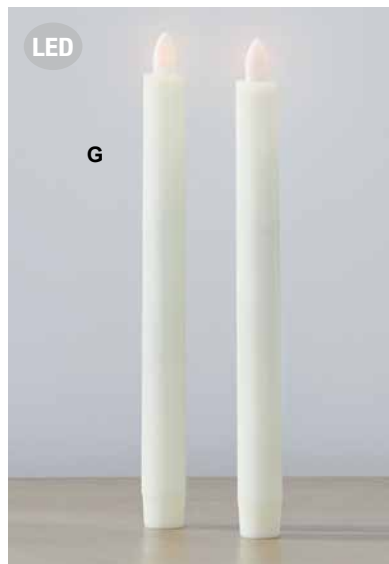

Energizer Max Alkaline Batteries

#1 longest lasting Energizer Max battery, perfect for powering LED candles, prints, light strings and more. With a shelf life of 10 years in storage, these batteries are ready to keep your lights shining when you need them! 1.5 Volt.

NT018 AA – 6pk • $7.99

NT111 AAA – 6pk • $7.99